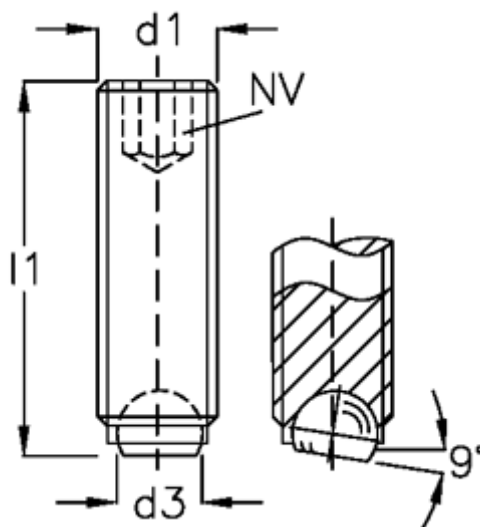

Article number: 20905661

Description: E+G Ball point screw
GN 605-M10-35-B

Measures

| | |
|------------------|-------|
| d1 | = M10 |
| d2 | = 7.0 |
| d3 | = 6.0 |
| Internal hexagon | = 5 |
| l1 | = 35 |